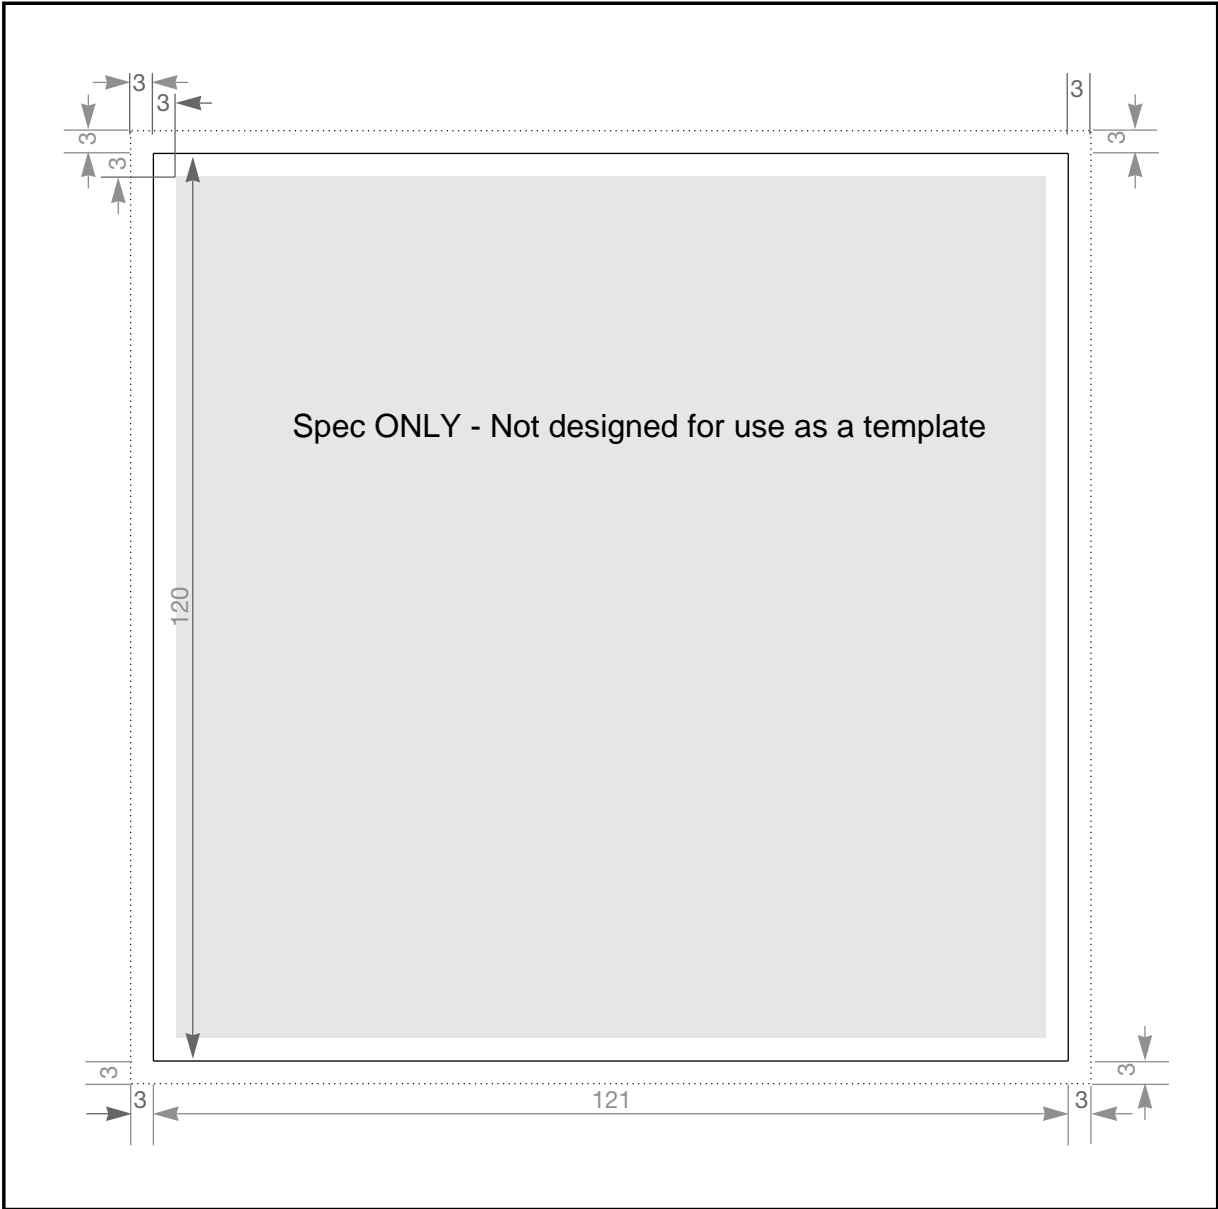

2 Page CD Booklet

Explanation:

-  Area to be printed with text
-  Bleed
-  Minimum of blank film dimension (at least 20 mm distance to final dimension)