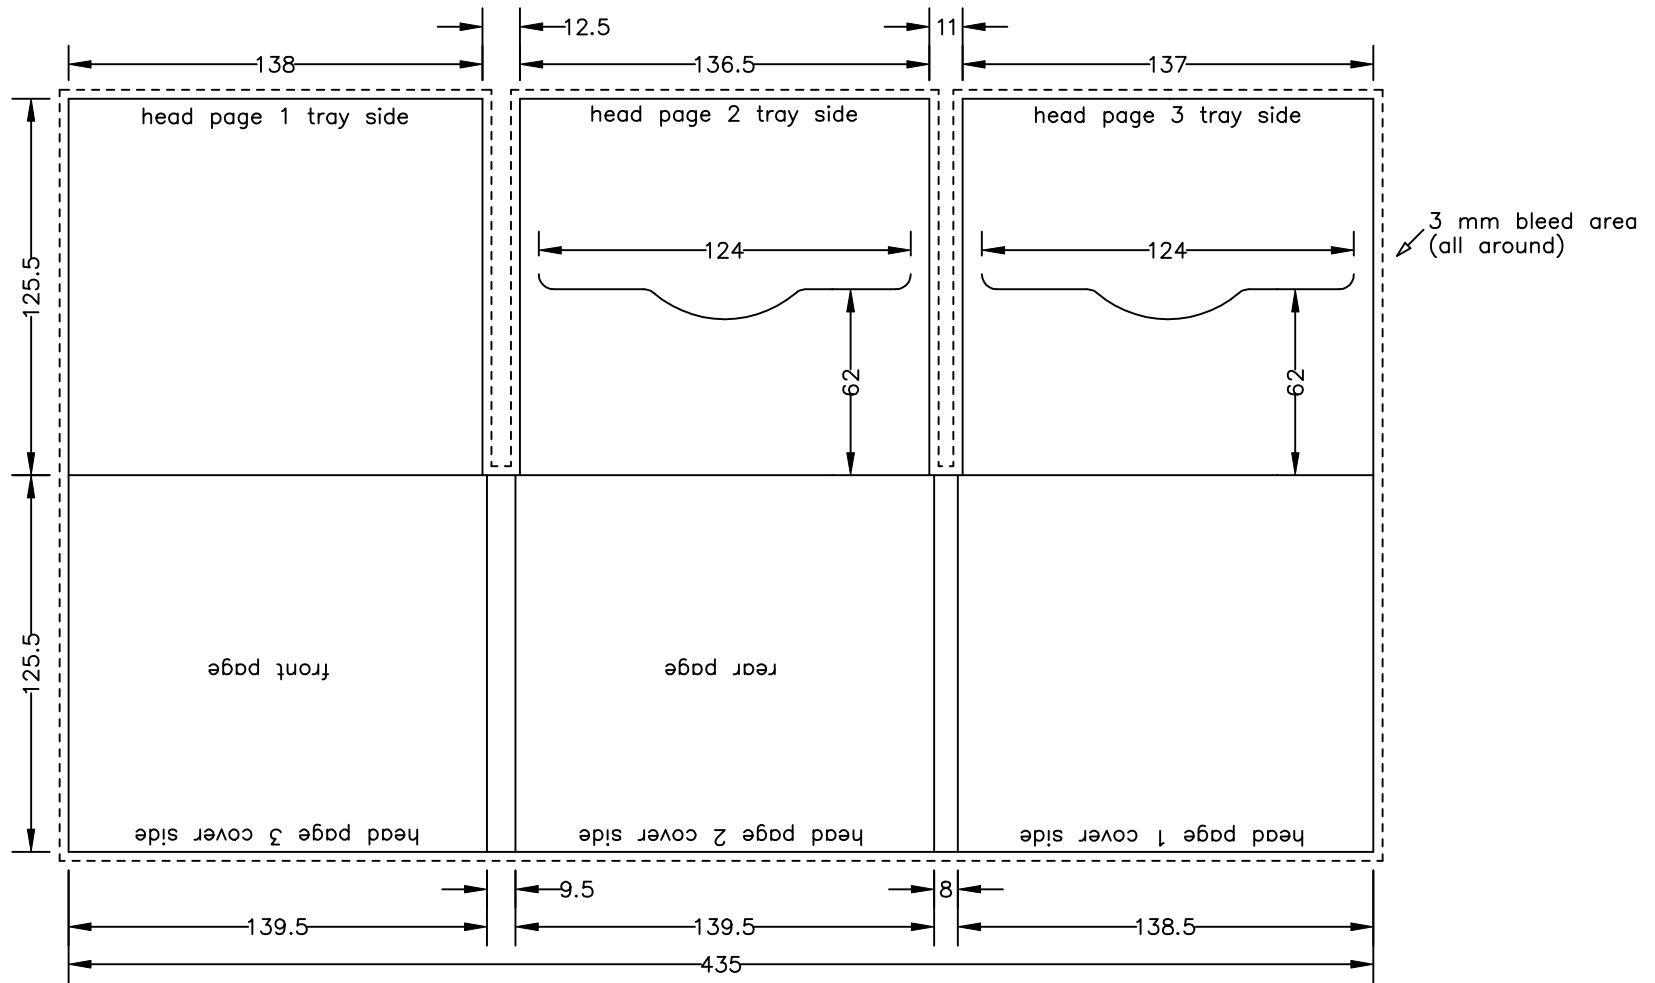

Van de Steeg Packaging Digipak information leaflet

Van de Steeg Packaging
 P.O.Box 110 7500 AC
 Enschede, Holland
 Tel.:(31)-53-4608888
 Fax:(31)-53-4608844

TYPE	No. OF	BOOK	DIE-CUT	BOOK	POSITION	POSITION	REFERENCE	SCALE +/-	.40 %
CODE	PAGES	SLEEVE	SLOT	THICKNESS	TRAY 1	TRAY 2	NUMBER	DATE	
D	B	X	M	X	X	X	X	ITEM	DIGIFILE
PLEASE MARK FINAL FILM WITH THIS CODE								TYPE	6 PAGE NO TRAY
								REMARK	PRINT SIDE UP
								REMARK	FOR 2 3,5" DISKETTES