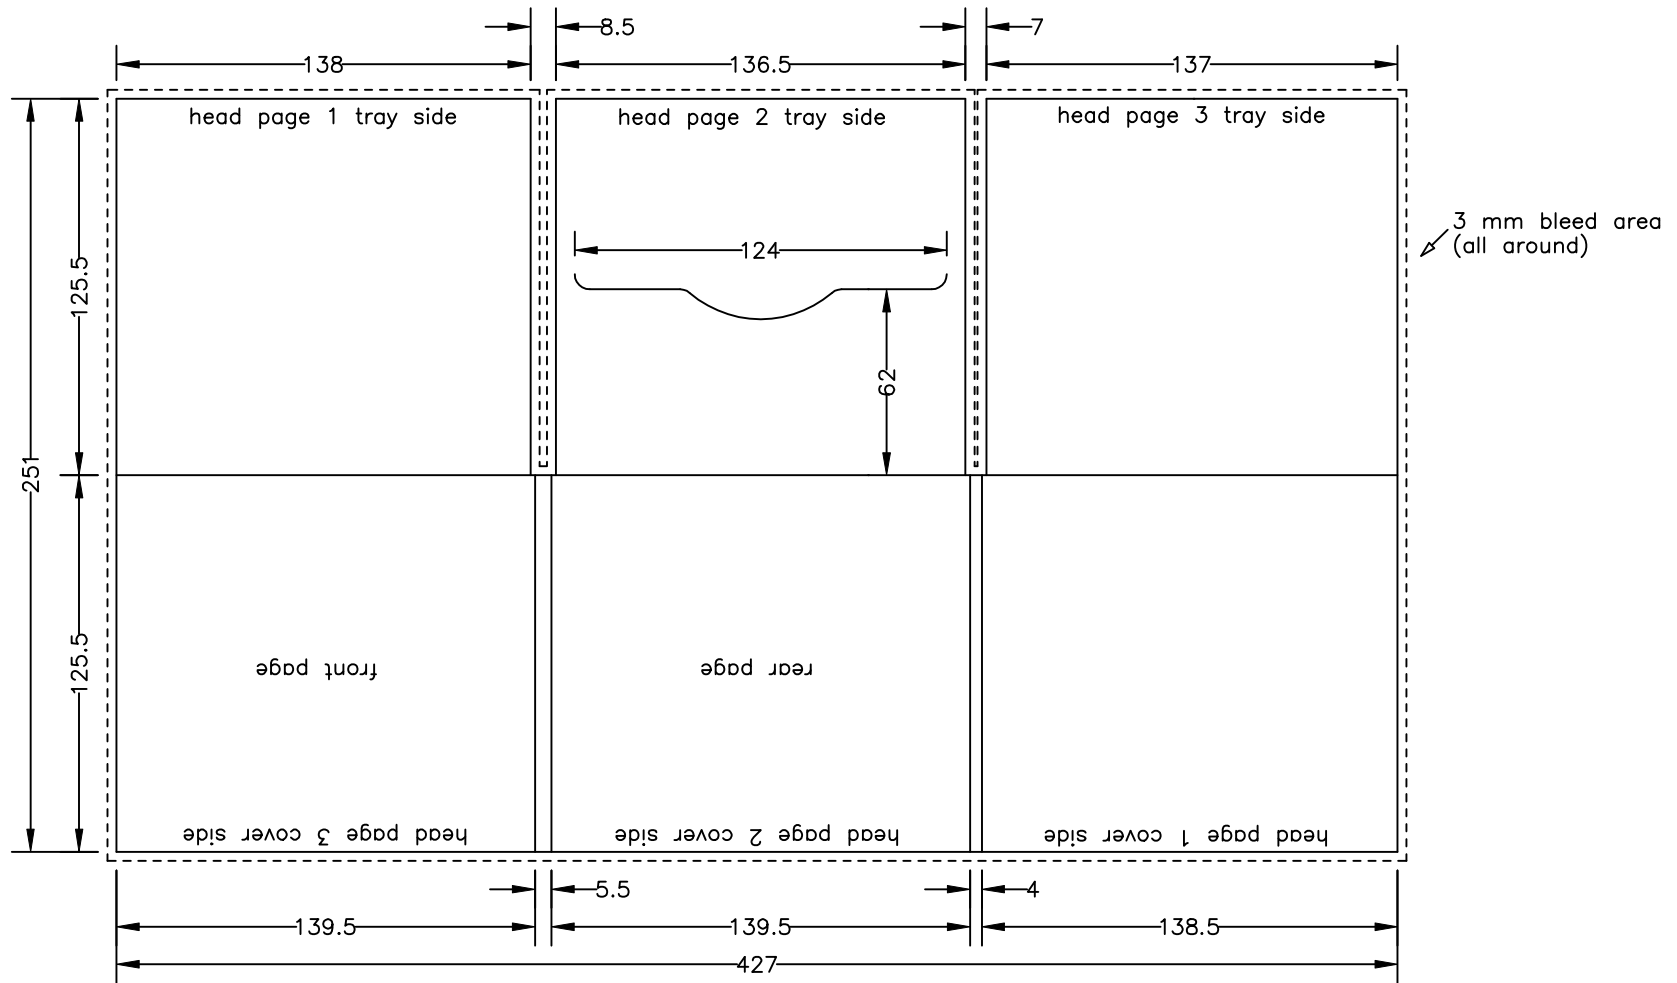

Van de Steeg Packaging Digipak information leaflet

Van de Steeg Packaging
 P.O.Box 110 7500 AC
 Enschede, Holland
 Tel.:(31)-53-4608888
 Fax:(31)-53-4608844

TYPE CODE	No. OF PAGES	BOOK SLEEVE	DIE-CUT SLOT	BOOK THICKNESS	POSITION TRAY 1	POSITION TRAY 2	REFERENCE NUMBER	SCALE +/-	
D	B	X	2	2	X	X	X	.40 %	
PLEASE MARK FINAL FILM WITH THIS CODE								DATE	
								ITEM	DIGIFILE
								TYPE	6 PAGE NO TRAY
								REMARK	PRINT SIDE UP
								REMARK	DIE-CUT FOR 1 CD