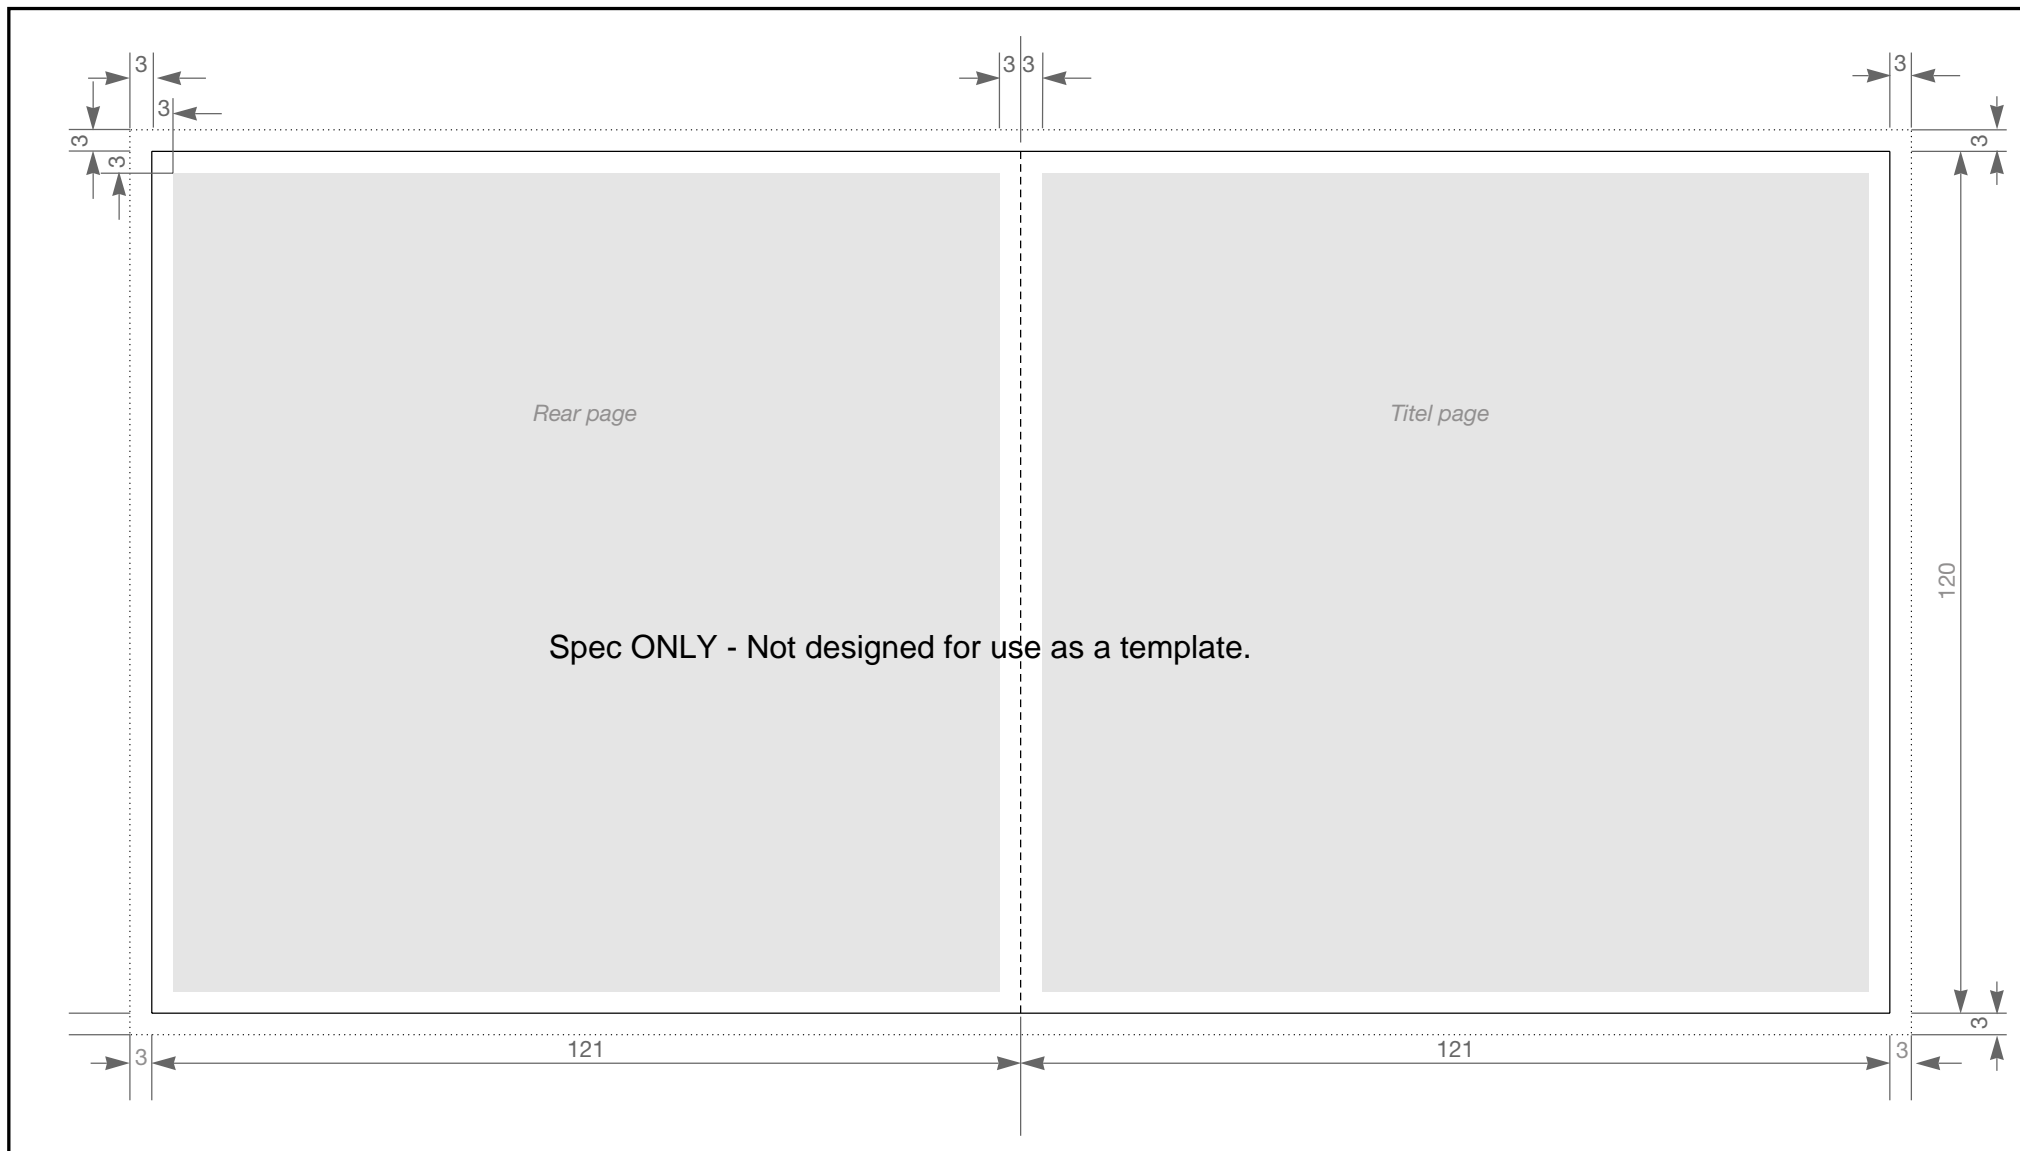

**Booklet**

	Area to be printed with text
	Bleed
	Final dimension
	Minimum of blank film dimension (at least 20 mm distance to final dimension)