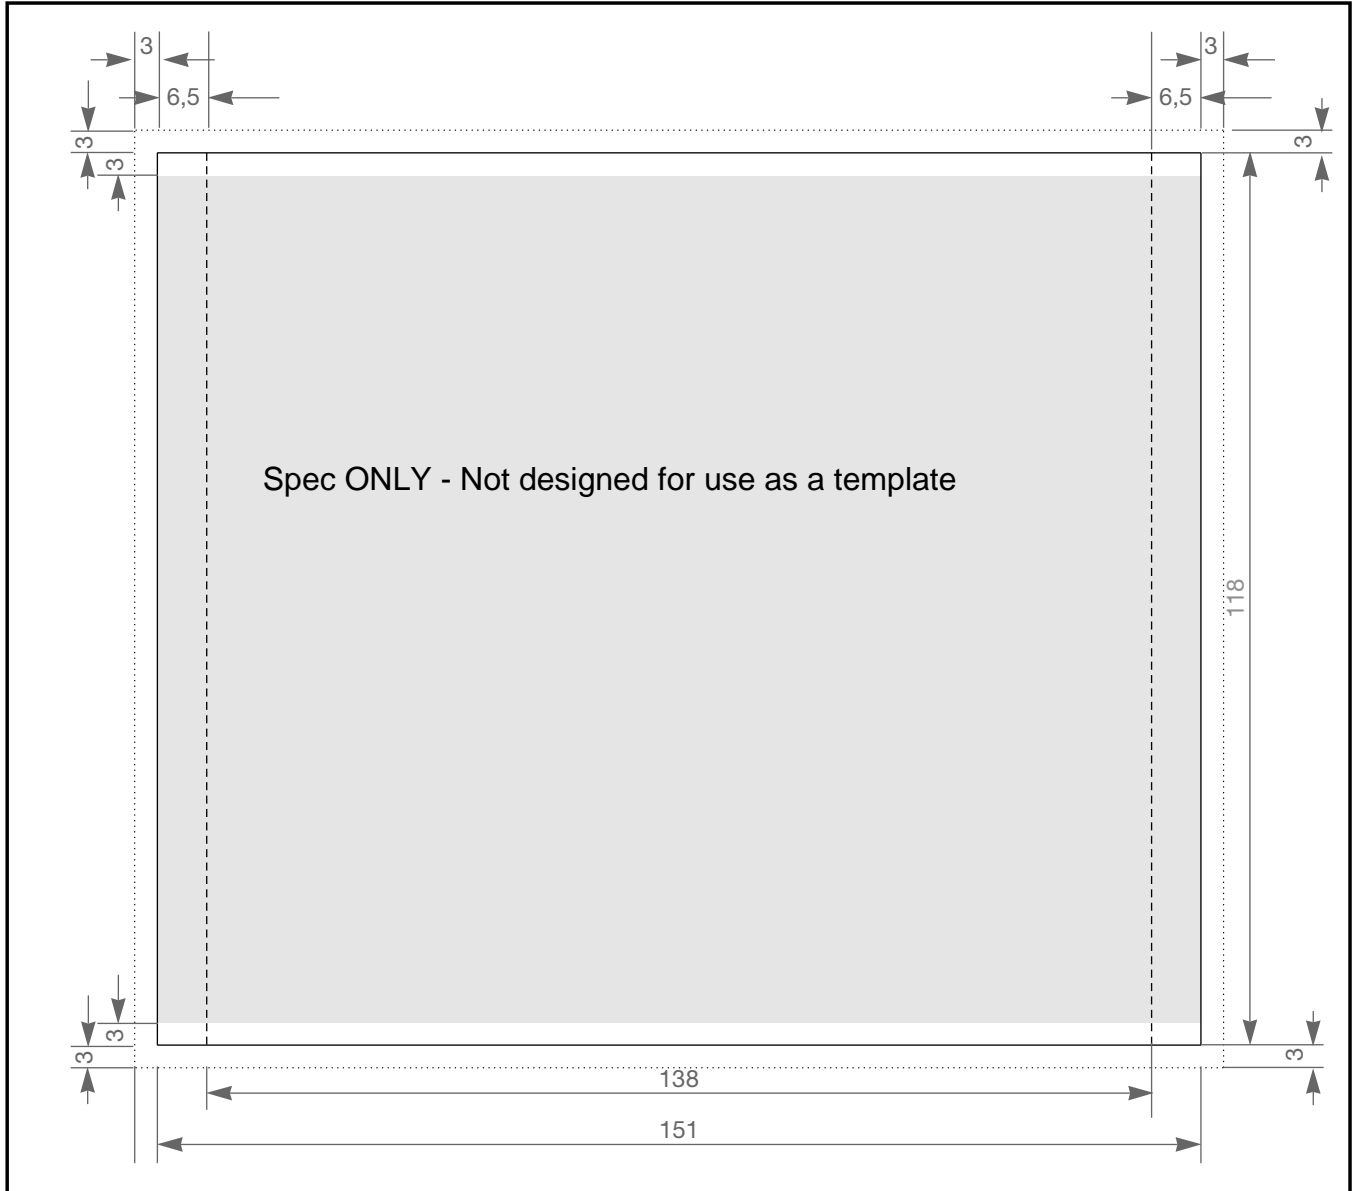

Inlay Card

Explanation:	
	Area to be printed with text
	Bleed
	Final dimension
	Minimum of blank film dimension (at least 20 mm distance to final dimension)