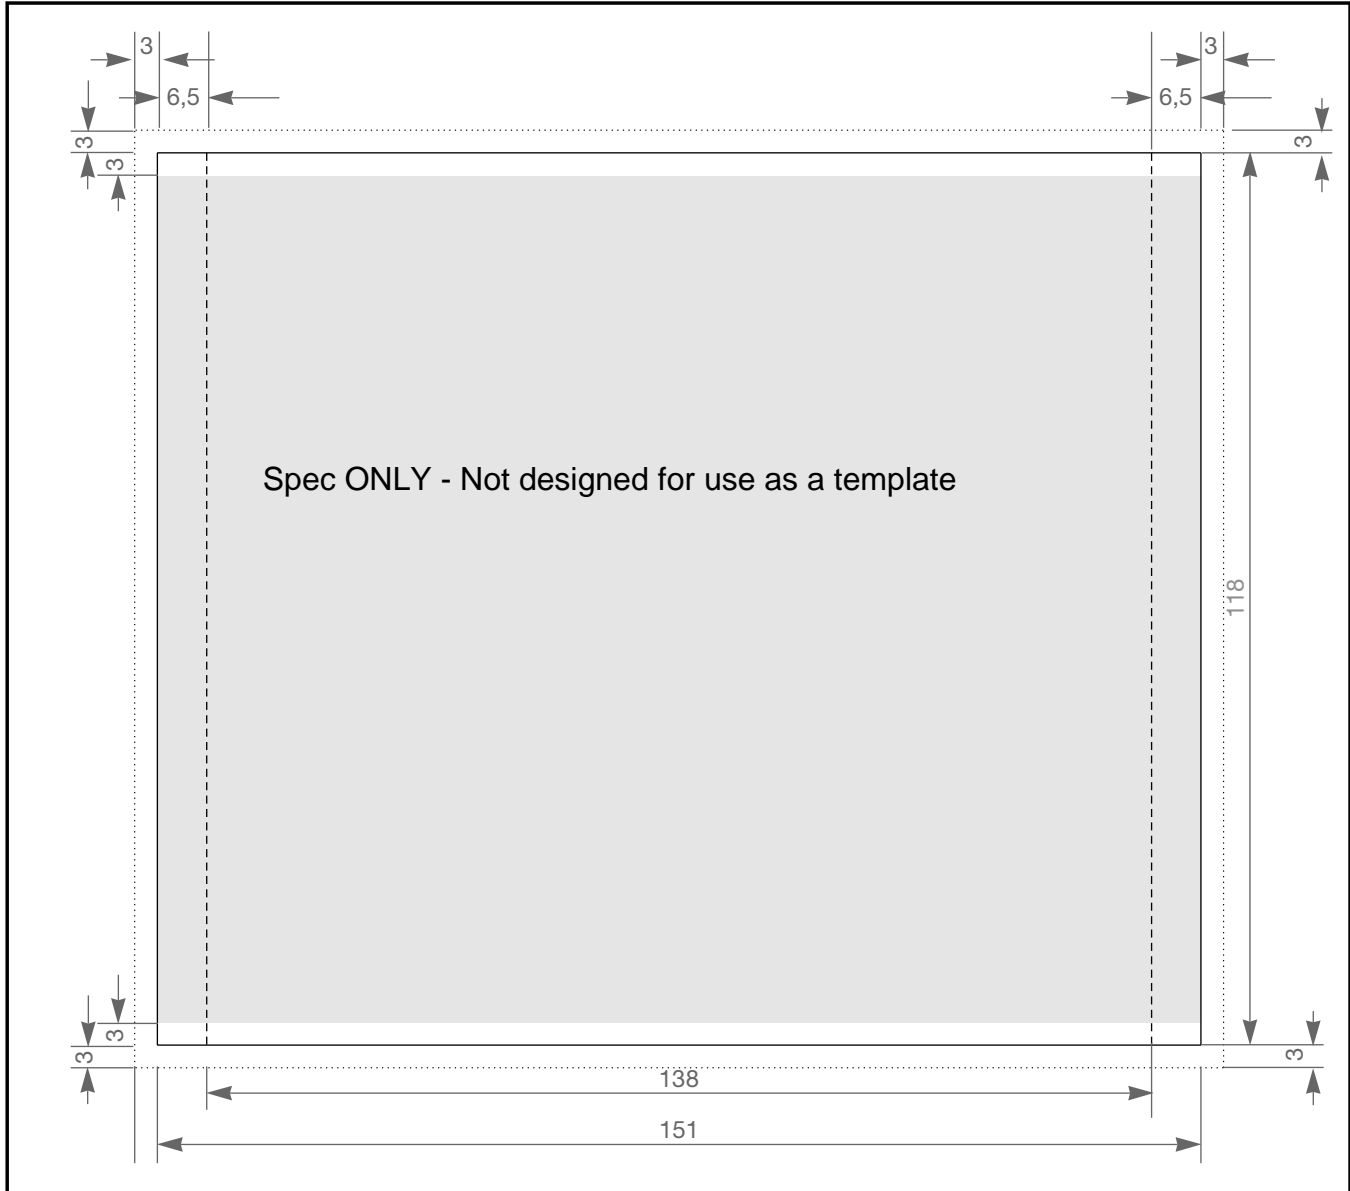

Inlay Card

Explanation:

-  Area to be printed with text
-  Bleed
-  Final dimension
-  Minimum of blank film dimension (at least 20 mm distance to final dimension)