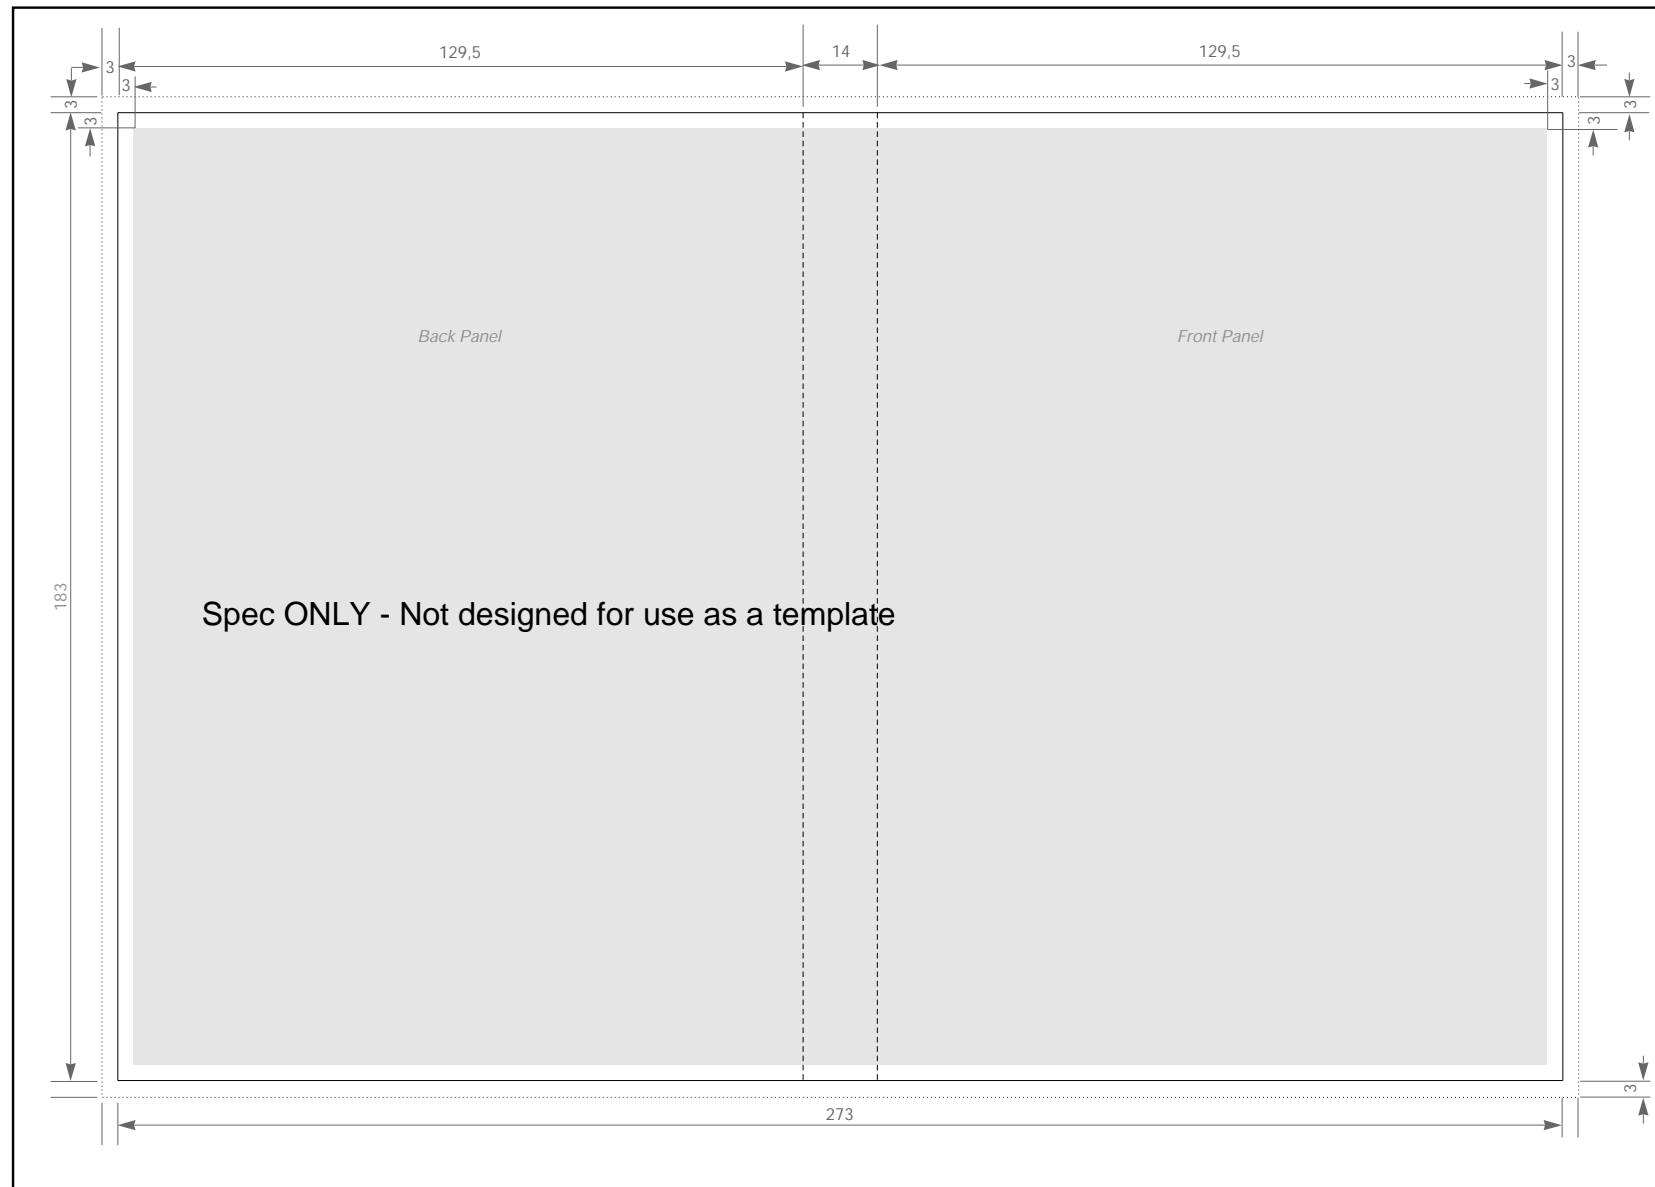

Cover Sheet for Amaray Box

Explanation:		Area to be printed with text
		Bleed
		Final dimension
		Minimum of blank film dimension (at least 20 mm distance to final dimension)