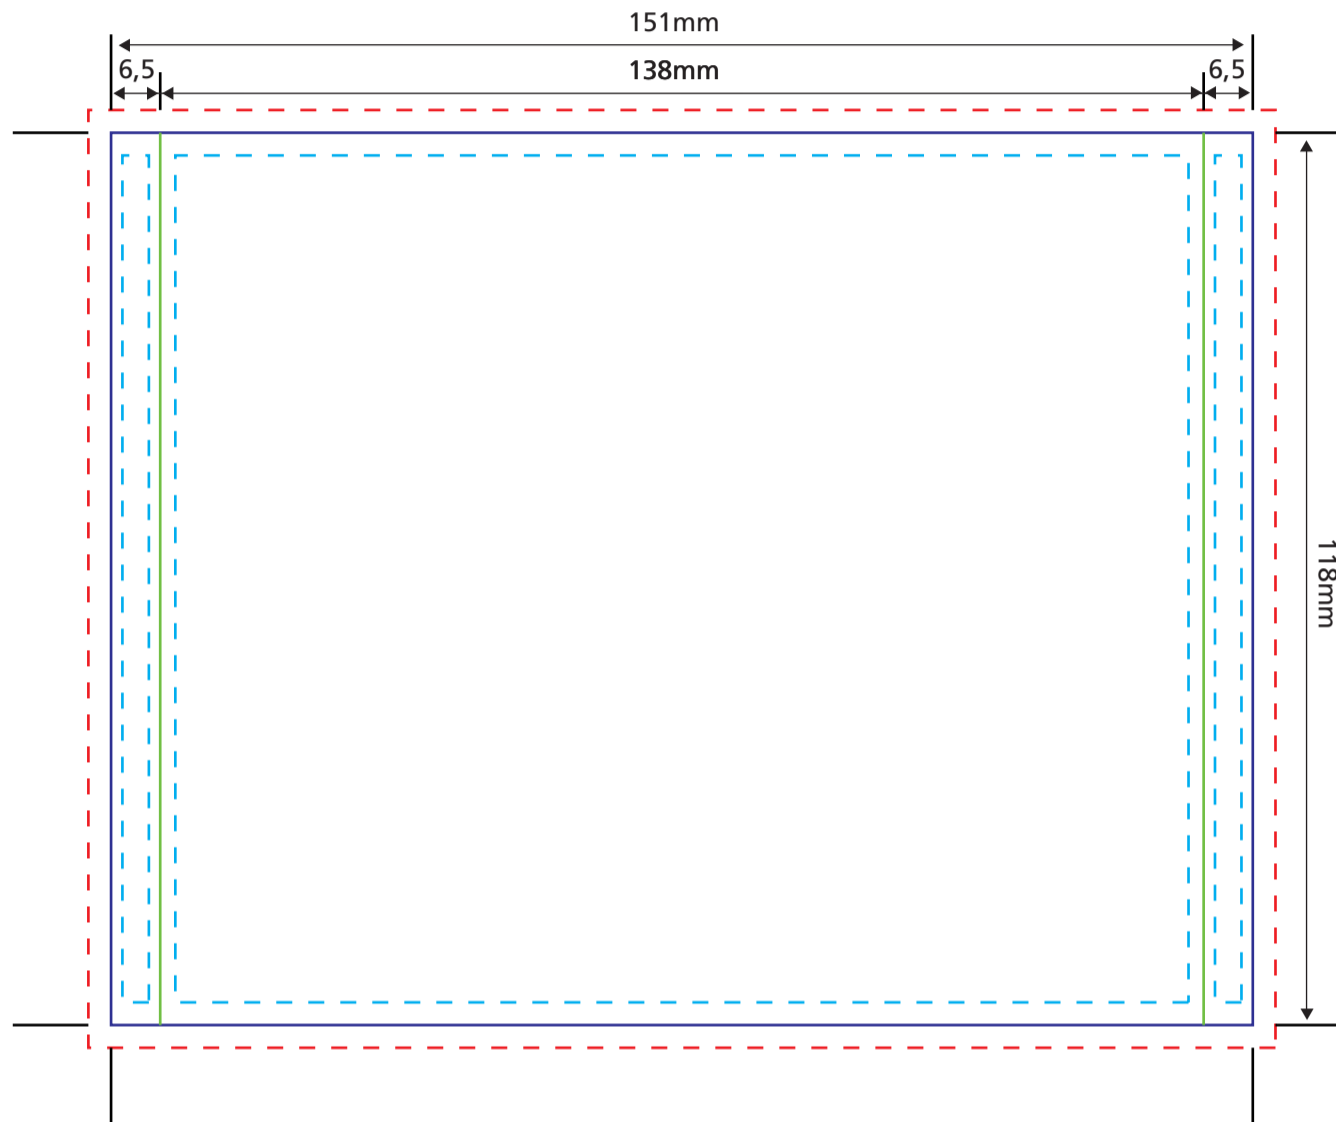

Sony DADC

Visit our homepage for further details on our packaging solutions:
www.sonydadc.com

Audio Inlay

170 gsm glossy artpaper

Scale 1:1

- Bleed (min. 3mm)
- Artbox (Logos and text have to be placed at least 3mm away from cutting lines.)
- Cutting line
- Folding line

Outside

Inside