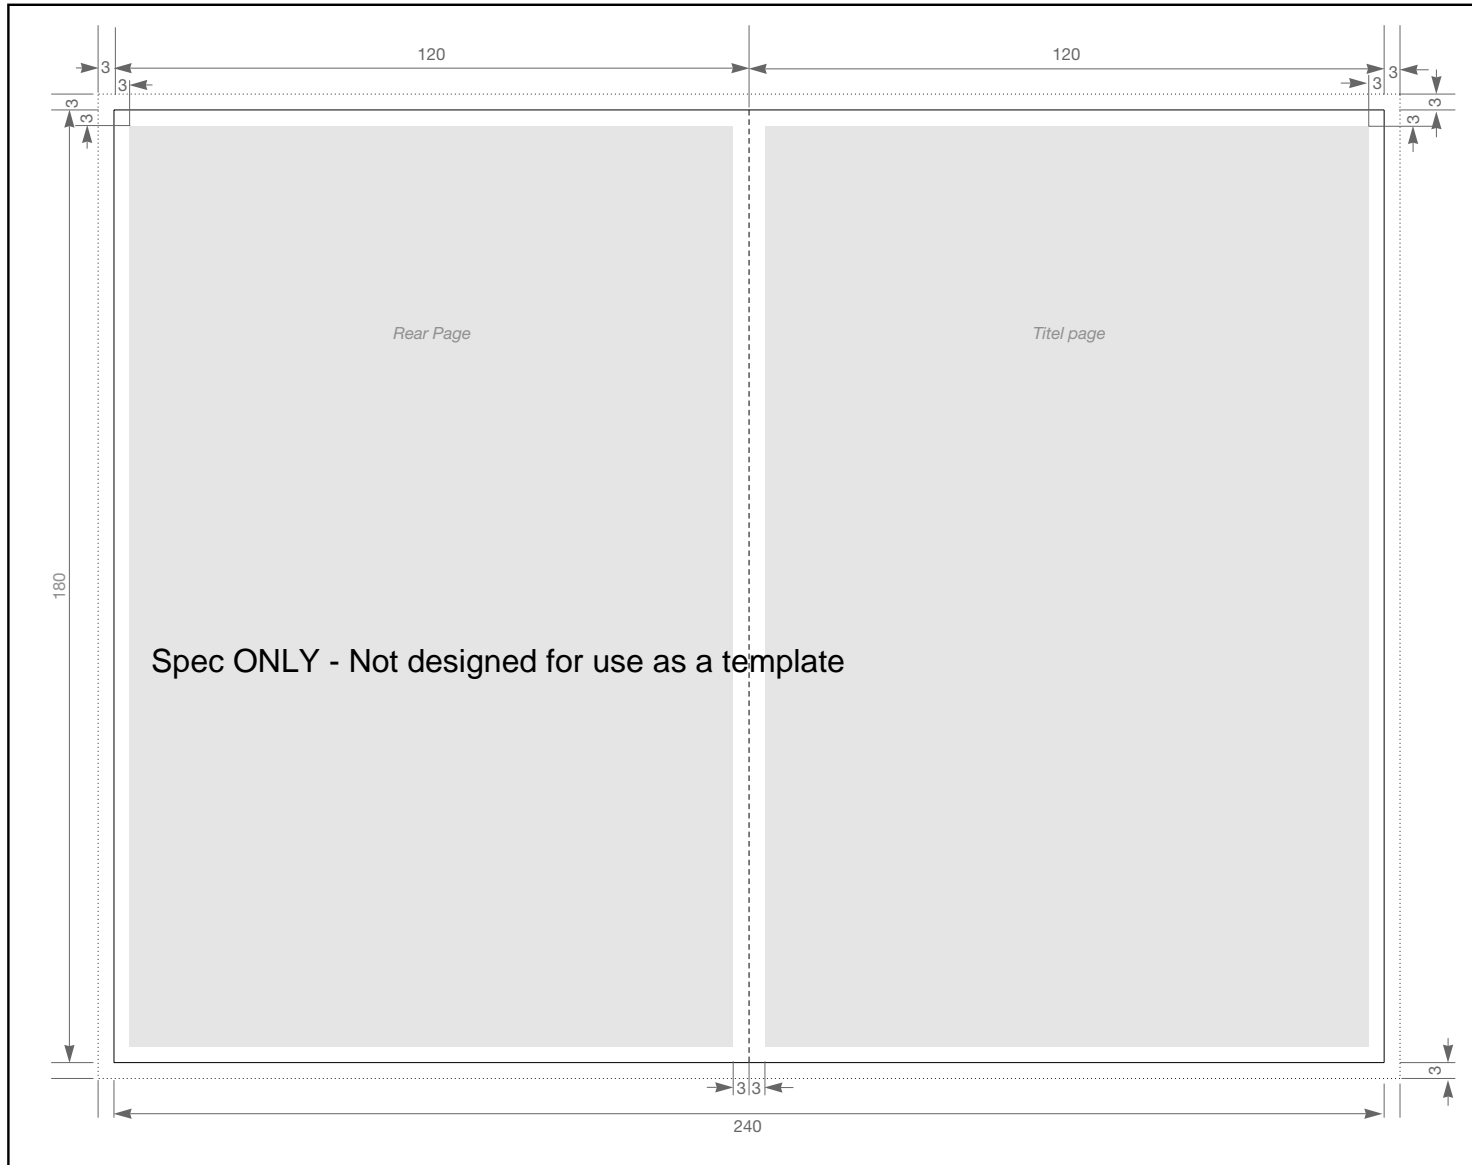

Booklet for Amaray Box

Explanation:		Area to be printed with text
		Bleed
		Final dimension
		Minimum of blank film dimension (at least 20 mm distance to final dimension)