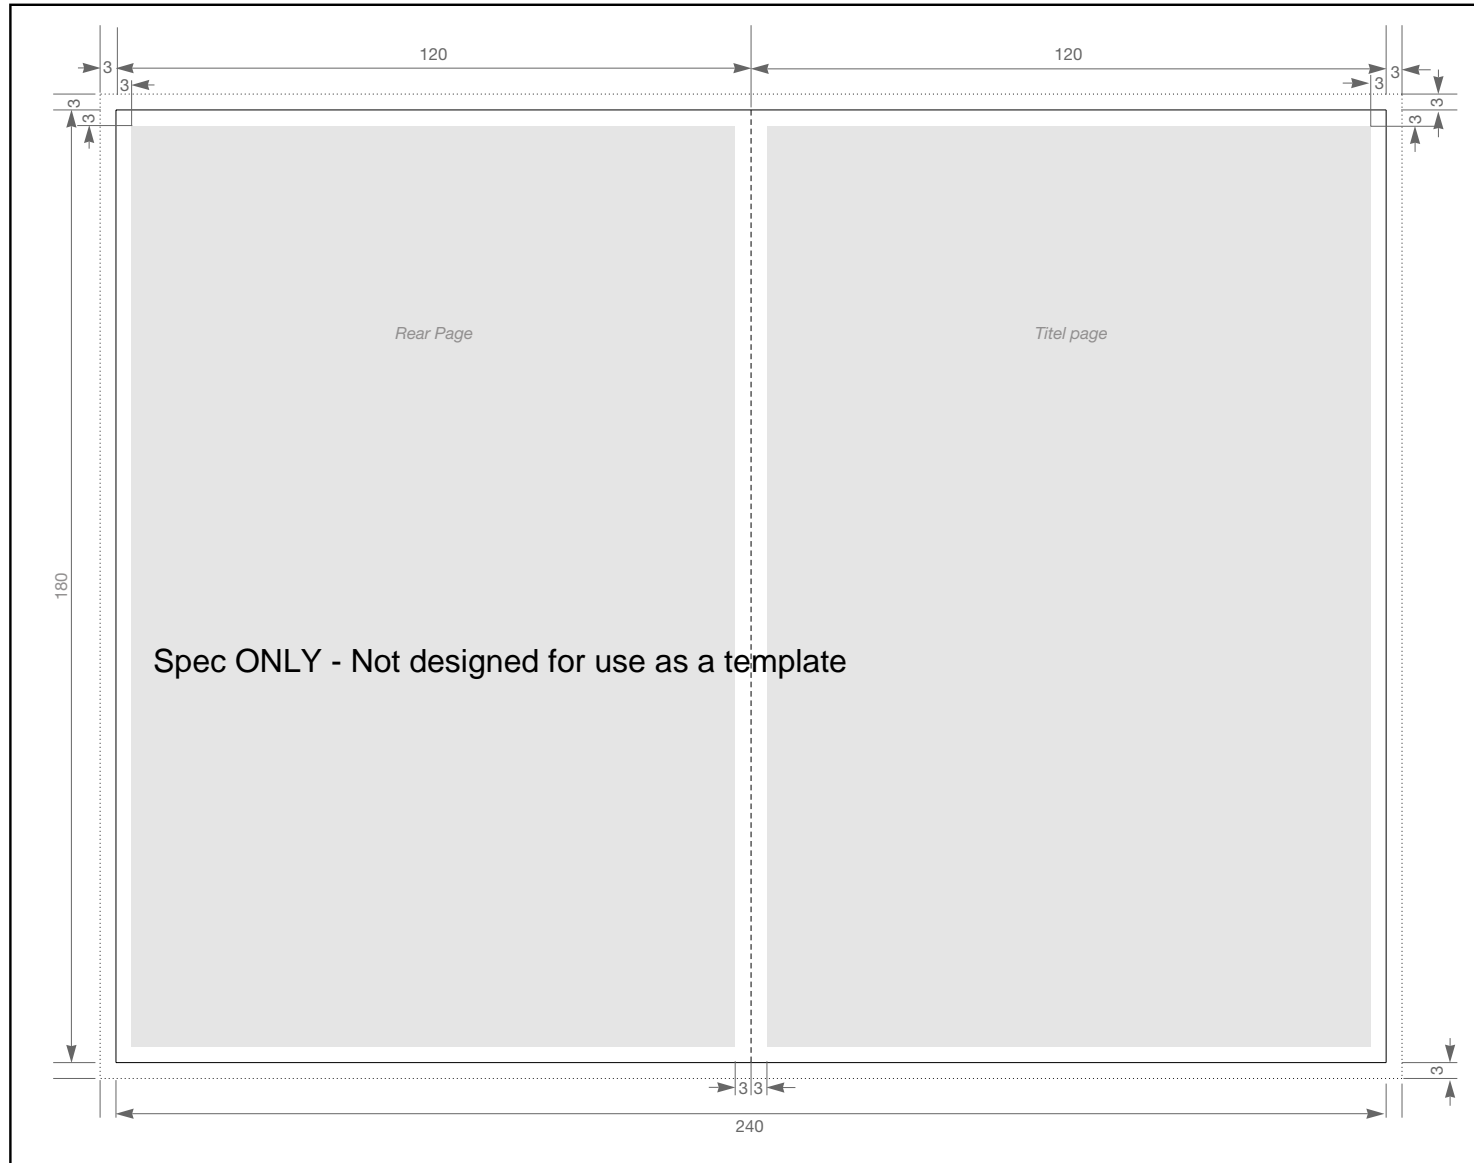

Booklet for Amaray Box

<b>Explanation:</b>		Area to be printed with text
		Bleed
		Final dimension
		Minimum of blank film dimension (at least 20 mm distance to final dimension)