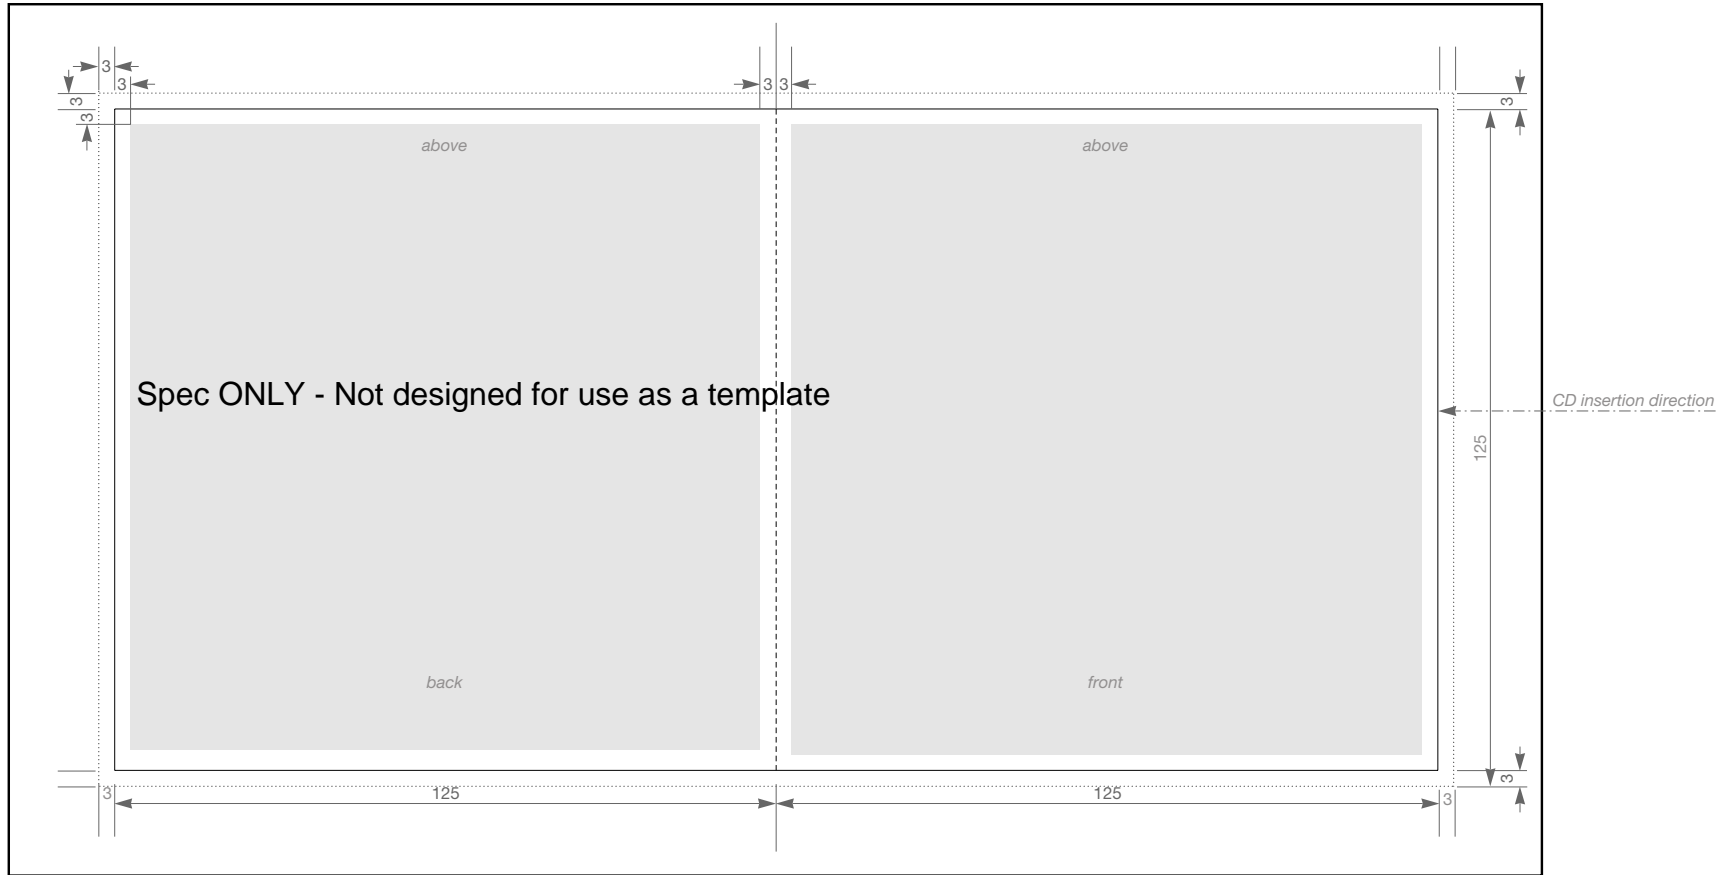

Carton sleeve 12 cm

Explanation:	
	Area to be printed with text
	Bleed
	Final dimension
	Minimum of blank film dimension (at least 20 mm distance to final dimension)