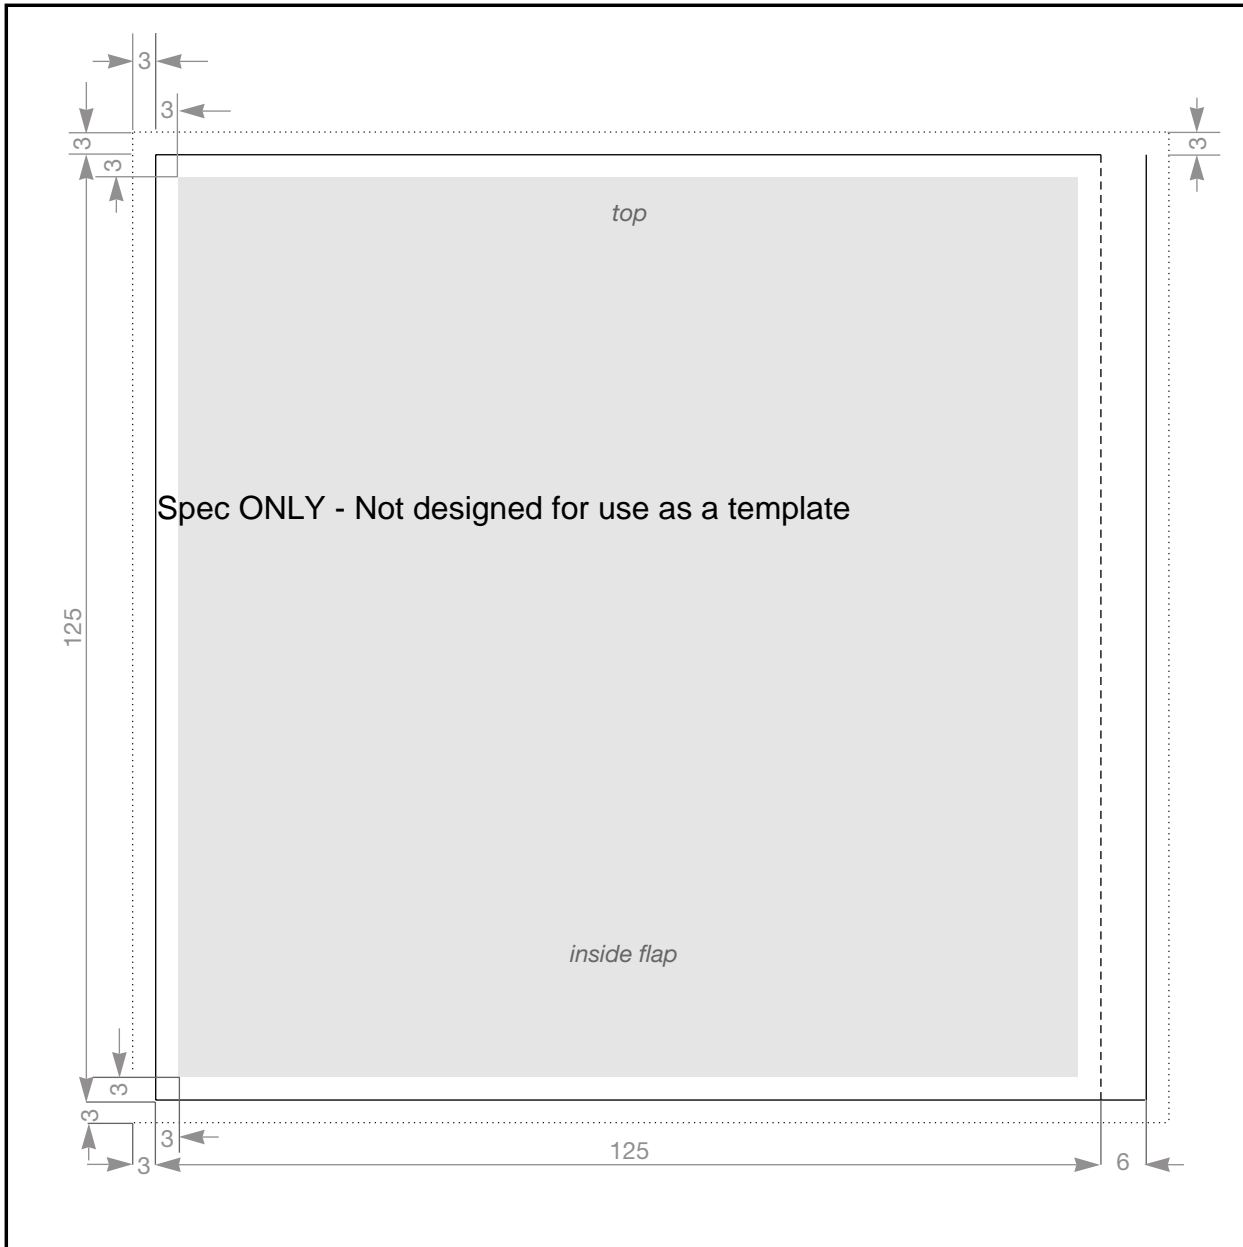

Carton sleeve with flap 12 cm / Inside flap

Explanation:		Area to be printed with text
		Bleed
		Final dimension
		Minimum of blank film dimension (at least 20 mm distance to final dimension)