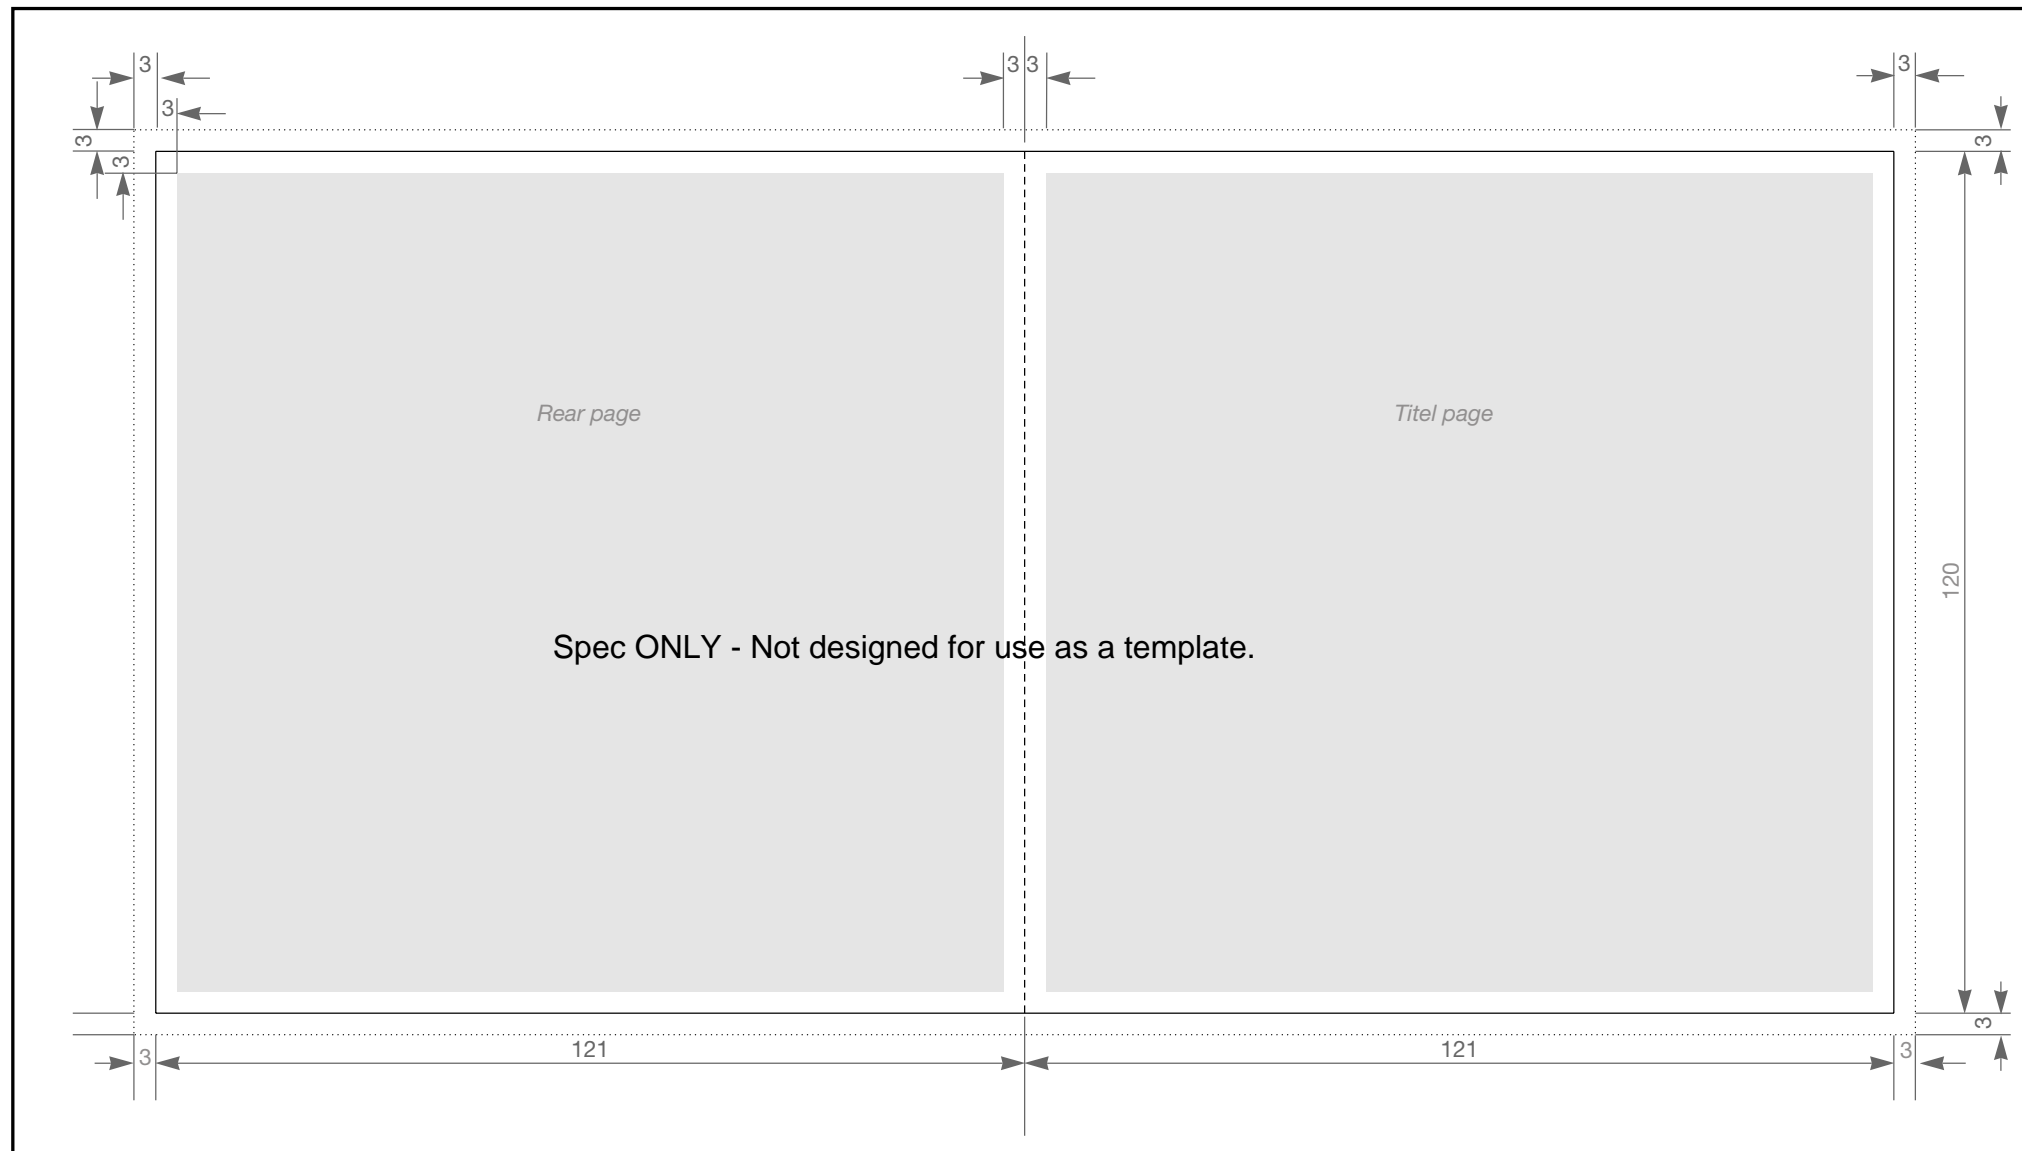

**Booklet**

	Area to be printed with text
	Bleed
	Final dimension
	Minimum of blank film dimension (at least 20 mm distance to final dimension)