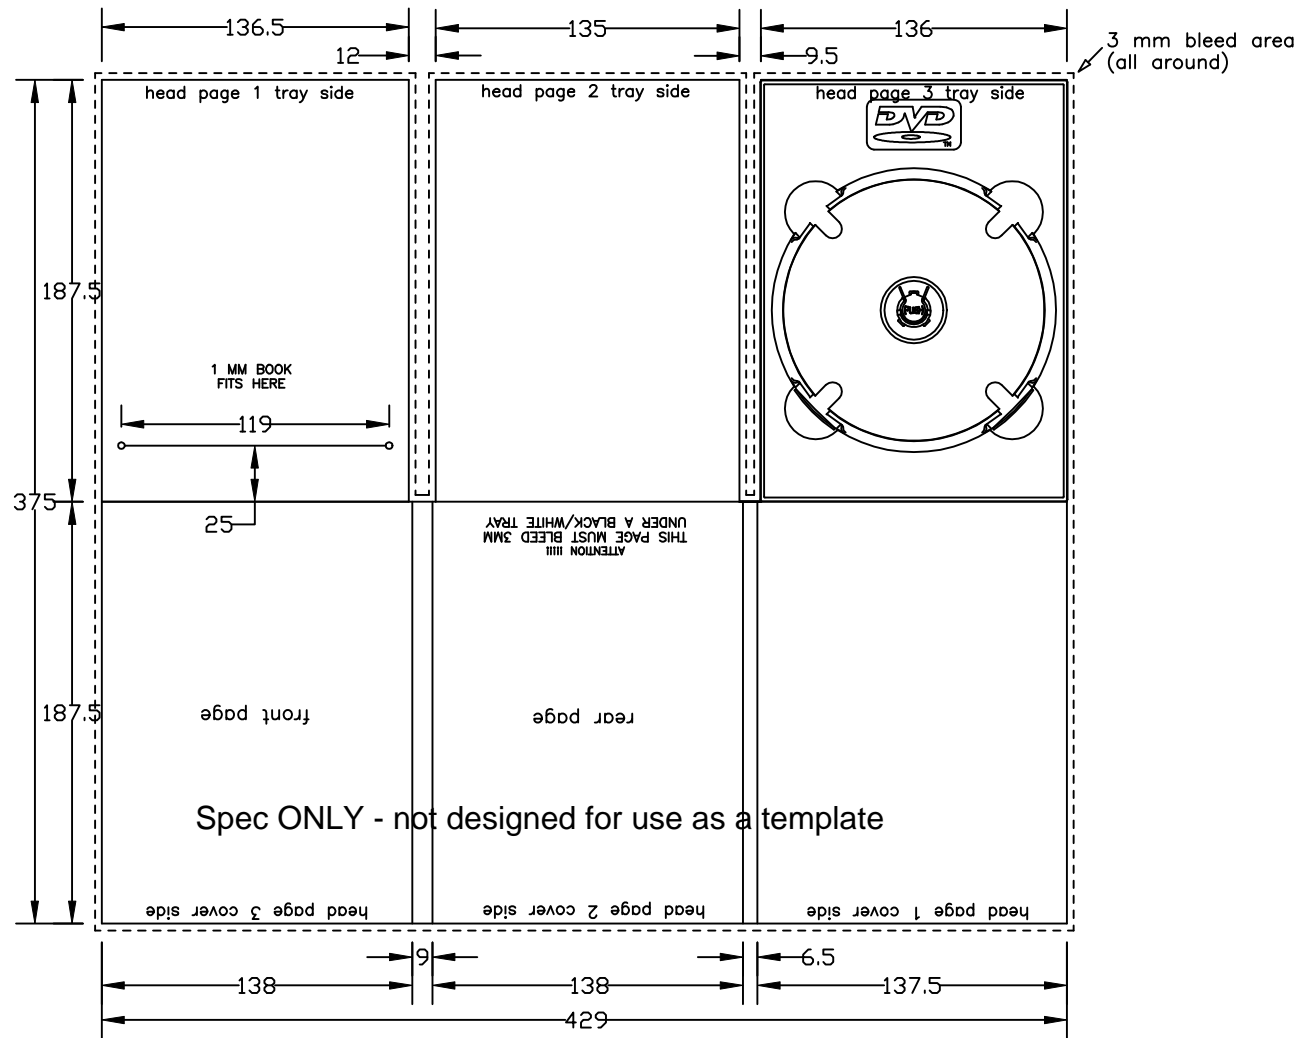

Van de Steeg Packaging Digipak information leaflet

Van de Steeg Packaging P.O.Box 110 7500 AC Enschede, Holland Tel.:(31)-53-4608888 Fax:(31)-53-4608844	TYPE	TYPE	TYPE	No. OF	BOOK	DIE-CUT	BOOK	POSITION	POSITION	REFERENCE	SCALE +/-	.30 %
	CODE	CODE	CODE	PAGES	SLEEVE	SLOT	THICKNESS	TRAY 1	TRAY 2	NUMBER	DATE	.17-09-2003 MB.
	D	V	D	B	X	1	1	3	X	X	ITEM	.6 PAGE DVD SLIM-TRAY.
	PLEASE MARK FINAL FILM WITH THIS CODE										TYPE	.6 PAGE WITH DIE-CUT.
											REMARK	PRINT SIDE UP
										REMARK	.DIE-CUT FOR 1MM BOOK	